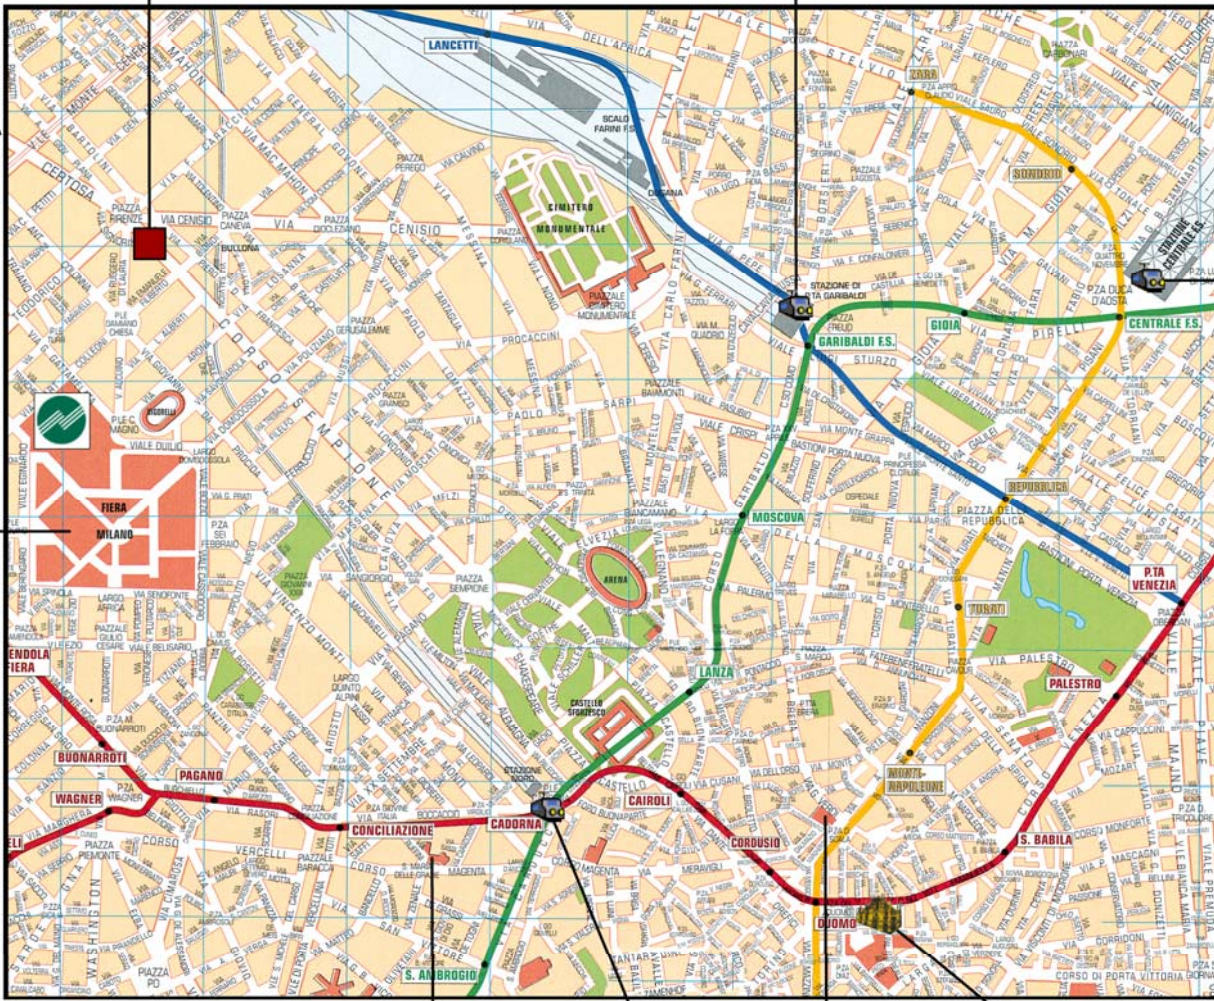

NUOVO POLO  
FIERISTICO  
RHO-PERO

ENTER  
PRISE  
HOTEL

SHUTTLE BUS  
LINATE &  
MALPENSA  
AIRPORT

DA AUTOSTRAD  
USCITA  
V.LE CERTOSA

SHUTTLE BUS  
LINATE &  
MALPENSA  
AIRPORT

FIERA MILANO  
CITY

CENACOLO  
"THE LAST  
SUPPER"

SHUTTLE  
MALPENSA  
AIRPORT

LA SCALA

DUOMO